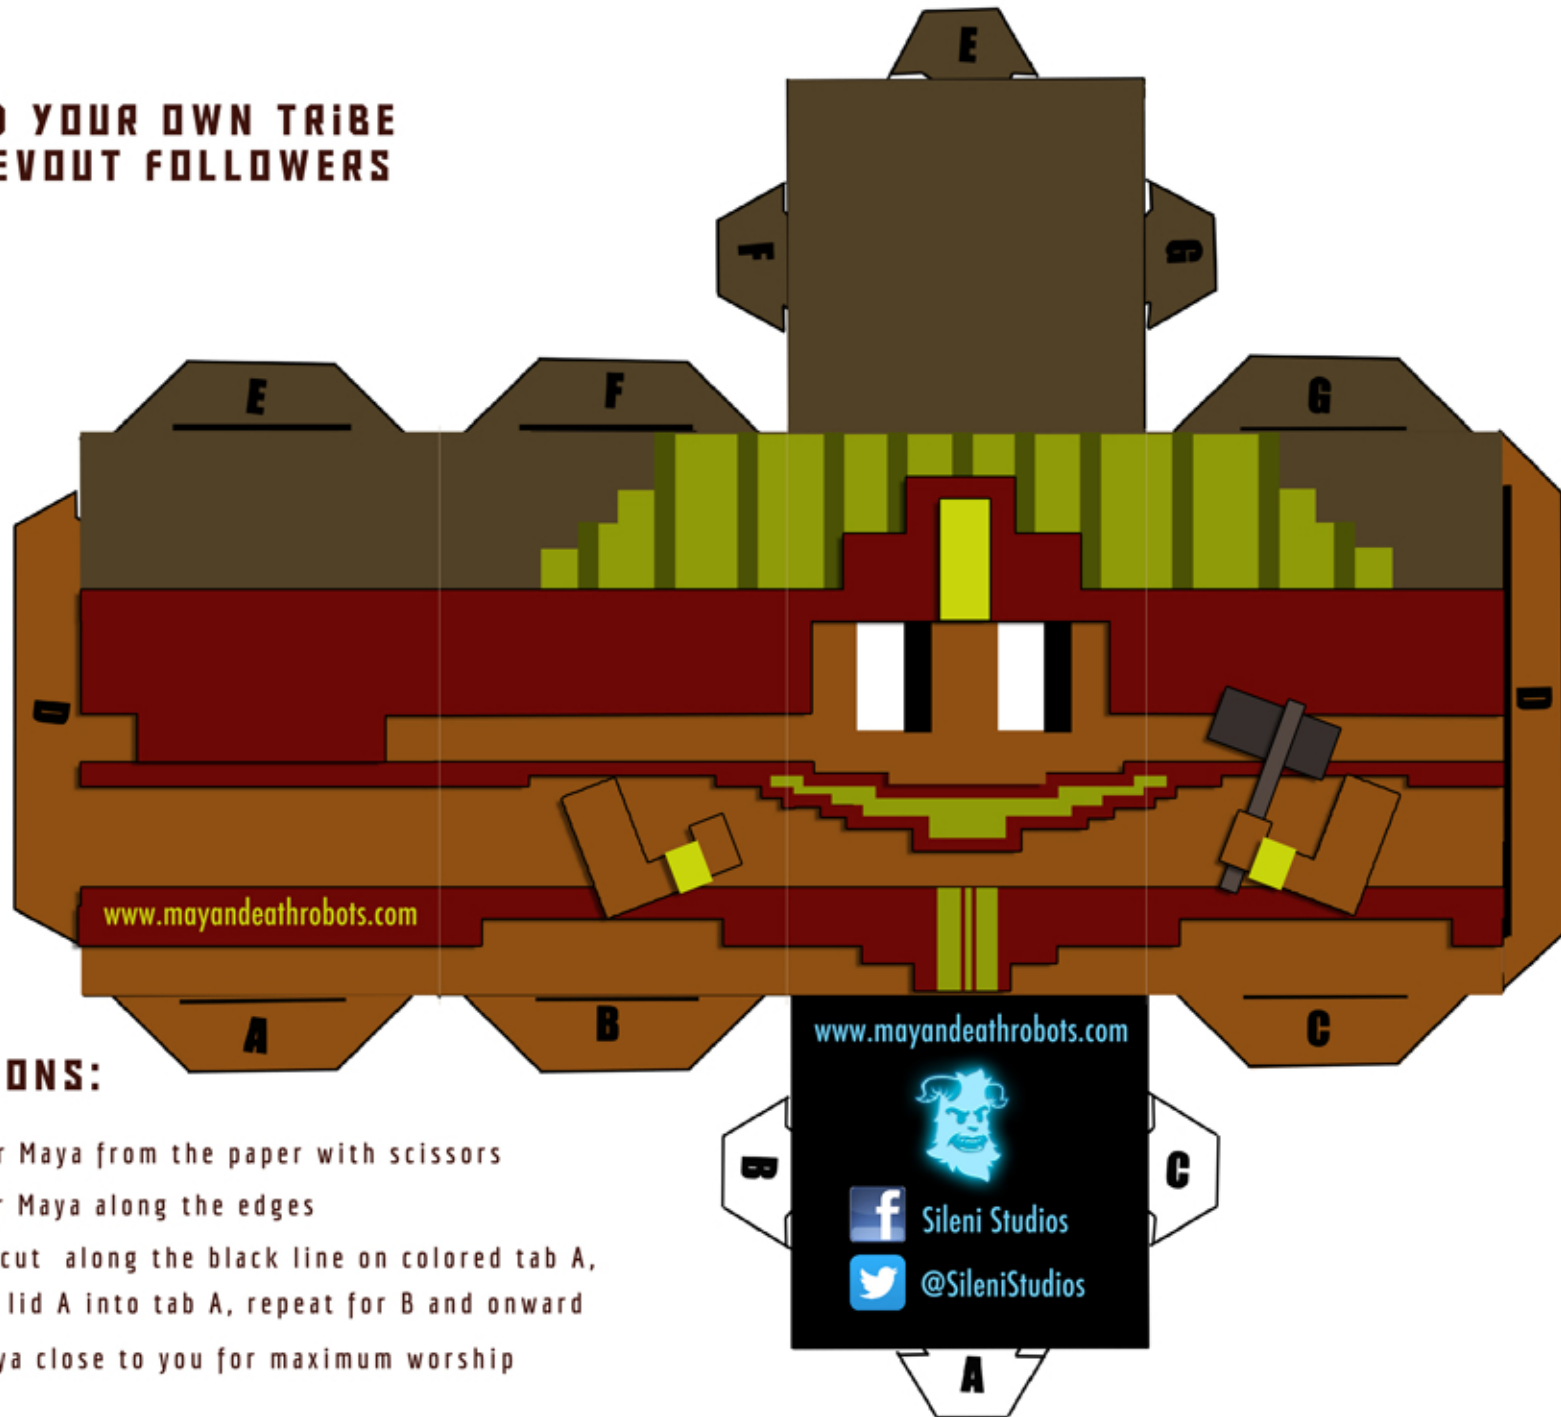

## INSTRUCTIONS:

1. Free your Maya from the paper with scissors
2. Fold your Maya along the edges
3. Create a cut along the black line on colored tab A, then insert lid A into tab A, repeat for B and onward
4. Place Maya close to you for maximum worship